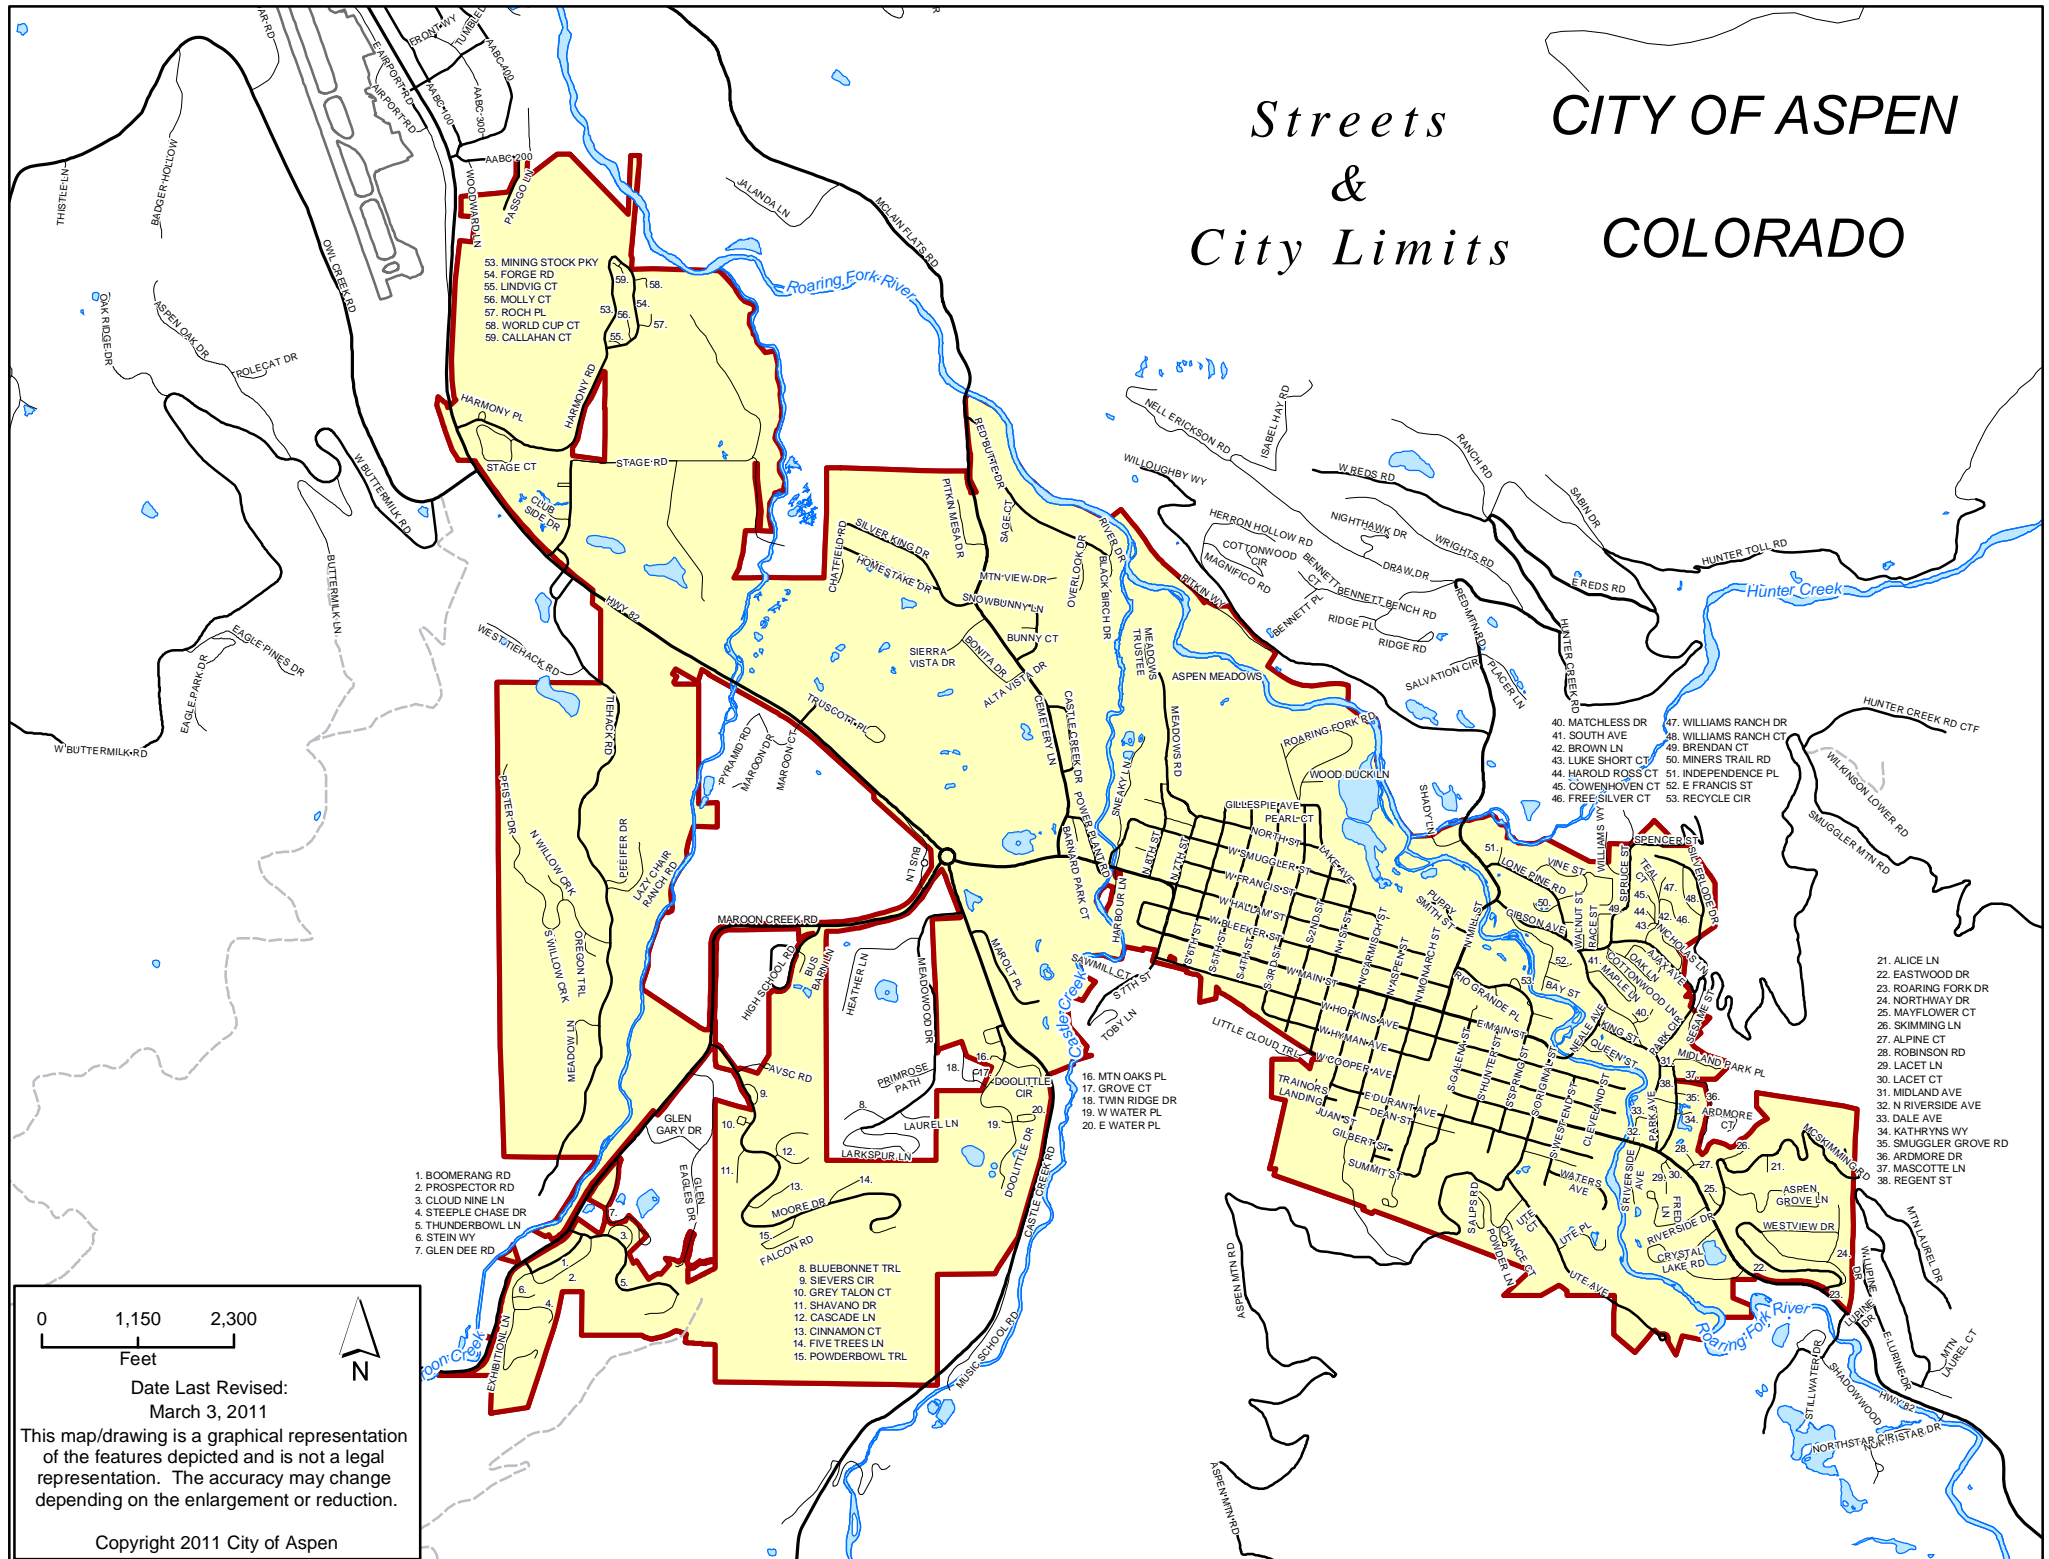

Streets & City Limits CITY OF ASPEN COLORADO

53. MINING STOCK PKY
54. FORGE RD
55. LINDVIG CT
56. MOLLY CT
57. ROCH PL
58. WORLD CUP CT
59. CALLAHAN CT

8. BLUEBONNET TRL
9. SEIERS CIR
10. GREY TALON CT
11. SHAVANO DR
12. CASCADE LN
13. CINNAMON CT
14. FIVE TREES LN
15. POWDERBOWL TRL

16. MTN OAKS PL
17. GROVE CT
18. TWIN RIDGE DR
19. W WATER PL
20. E WATER PL

21. ALICE LN
22. EASTWOOD DR
23. ROARING FORK DR
24. NORTHWAY DR
25. MAYFLOWER DR
26. SKIMMING LN
27. ALPINE CT
28. ROBINSON RD
29. LACET CT
30. LACET CT
31. MIDLAND AVE
32. N RIVERSIDE AVE
33. DALE AVE
34. KATHRYNS WY
35. SMUGGLER GROVE RD
36. ARDMORE DR
37. MASCOTTE LN
38. REGENT ST

Date Last Revised:
March 3, 2011

This map/drawing is a graphical representation of the features depicted and is not a legal representation. The accuracy may change depending on the enlargement or reduction.